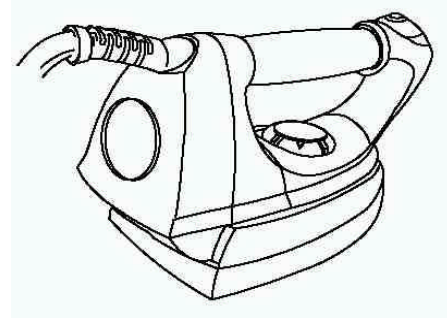

Date 05/05/2010
Last update 05/05/2010

Cliente
Customer **EUROFLEX**

Codice prod.
ID Code **4809820.0**

Descrizione prod. **FERRO EF8 GGGG SOFT 500WS CB 4P 1,6M CSP COMP.NEU**
Description **IRON EF8 GGGG SOFT 500WS CB 4P 1,6M CSP COMP.NEU**

DB10012008

Per dettagli vedere il disegno dell'esplosivo - See the exploded view drawing for details

45	7010537.0	CORPO POST.EF8/X GRG PANT.420U NO BY PASS	BACK SUPPORT EF8/X GRAY PANT.420U NO BY PASS	
48	6010062.0	VITE AUTOF.TC+ 2,2x9,5 ZnB (xEF8/X)	SCREW TC+ 2,2x9.5 ZB (FOR MONOTUBE BRACKET COVER)	
49	7010063.0	STAFFA BLOCCAGGIO SUPPORTO MONOTUBO (X)	MONOTUBE BRACKET COVER (X)	
50	7004392.0	BLOCCACAVO FERRO STIRO SM2	CORD CLAMP SM2	
51	7010163.0	REGGI MONOTUBO EF8/EF9/X GRG PANT.420U/RAL7035	SILICONE MONOTUBE SUPPORT EF8/EF9/X GRAY PANT.420U/RAL7035	
57	7010541.0	CORPO DI CHIUSURA EF8/X GRG PANT.420U S/REG	BACK COVER EF8/X GRAY PANT.420U WITHOUT REGULATION	
63	6010013.0	VITE TC+ M4x25 ZB (xTHERMOSTATO EF8/EF9/IS90/X)	SCREW TC+ M4x25 ZB (FOR THERMOSTAT EF8/EF9/IS90)	
64	6002685.0	RONDELLA DENTELL. EST. X M4 DIN 6798 ZN B	LOCKING WASHER M4 DIN 6798 ZN B	
65	6110012.0	TERMOSTATO AUONE/TSB 125/250V 10A TH200 TCO224 (X) (SOLO TERMOSTATO, NON CABLATO)	AUONE THERMOSTAT 125/250V 10/15A TH.200 TCO.224 (SINGLE THERMOSTAT WITHOUT WIRING)	6112402.1 Thermostat with wiring
66	5909208.0	TUBO SILIC 4x8 51MM SH70+-5 ANTI VAPORE	SILICONE TUBE 4X8 51MM SH70+-5	
67	5812317.0	MOLLA ACCIAIO INOX Di 8 Dfilo 0.6 L=25mm Passo1.5	SPRING Di 8 Dyarn 0.6 L=25mm P.1.5 FOR STEAM TUBE	
69	6007374.0	VITE TRILOB.TCB+ M4x10 ZIGR.SOTTOT. 88 ZB	SCREW TCB+ M4x10 WITH WASHER HEAD 88 ZB (HEAD THREAD ROLLING SCREWS)	
73	6110066.0	MICROINT.CABLATO C/SPIA EF8/X 10/16A 125/250VAC	MICROSWITCH WITH WIRING AND LIGHT EF8/X 10/16A 125/250VAC	
74	6111783.0	MONOTUBO STIRO BN/GR 4P MT.1,6 C/MICROPUNTALI	MONOTUBE WHITE/GRAY 4P MT.1,6 WITH END SPLICE	
75	6110067.0	CABLAGGIO FERRO AWG18/0,75 EF8/X C/OCCH.	GLASS SILICON WIRING WITH ROUD TERMINAL AWG18/0,75	
76	6110068.0	CABLAGGIO FERRO AWG18/0,75 EF8/X BROWN C/FASTON	GLASS SILICON WIRING AWG18/0,75 (BROWN) WITH FEM.TERMINAL	
77	6110069.0	CABLAGGIO FERRO AWG18/0,75 EF8/X BLUE C/FASTON	GLASS SILICON WIRING AWG18/0,75 (BLUE) WITH FEM.TERMINAL	
78	6110071.0	CABLAGGIO FERRO AWG18/0,75 EF8/X C/FASTON xTERM.	GLASS SILICON WIRING AWG18/0,75 FOR EF8 THERMOSTAT	
80	7012212.1	SPINA GUSCIO FEMMINA NERO COMP.EFXM P.426U/RAL7016	BLACK FEMALE PLUG COVER (COMPACT EFXM) P.426U/RAL7016	
81	7012211.1	SPINA GUSCIO MASCHIO NERO COMP.EFXM P.426U/RAL7016	BLACK MALE PLUG COVER (COMPACT EFXM) P.426U/RAL7016	
82	5812469.0	MOLLA ACC. INOX 7x33 SP.0,4	STAINLESS STEEL SPRING 7x33 SP.0,4	
84	8112213.0	RACCORDO TUBO VAP.+CONN.EL.+OR 1,8x5,2 EFXM P.426	BLACK STEAM JOINT TUBE WITH ELECTRICAL CONTACT AND OR GASKET EFXM P.426	
85	6011336.0	FASCETTA STRINGITUBO BIFIL/X Ø1mm/7.0-7.5 A304	DOUBLE WIRE SPRING (X) Dwire Ø1mm/DI=7.0-7.5 A304	
86	6009064.0	VITE AUTOF.TC+ 2,9x13 6954/7981 C15 ZB	SCREW TC+ 2,9x13 6954/7981 C15 ZB	
87	CDMA07	BROCHE MALE PRISE IB40- PAR 4 BROCHES