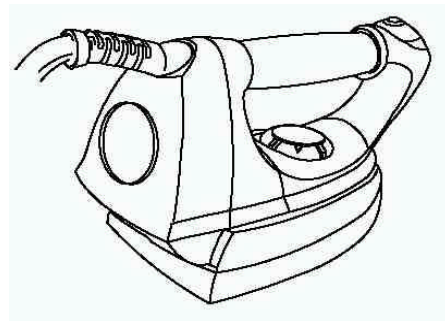

Date 05/05/2010
Last update 05/05/2010

**Cliente
Customer** **EUROFLEX**

**Codice prod.
ID Code** **4809820.0**

**Descrizione prod.
Description**

FERRO EF8 GGGG SOFT 500WS CB 4P 1,6M CSP COMP.NEU
IRON EF8 GGGG SOFT 500WS CB 4P 1,6M CSP COMP.NEU

DB10012008

Per dettagli vedere il disegno dell'esploso - See the exploded view drawing for details

Rif. dis./Codice Ref. draw./Id. Code	DESCRIZIONE - STANDARD DESCRIPTION		Note
1	2109011.0	GR. PIASTRA EF8/X 500W/S SAT/LUC ASS.	ALUMINIUM SOLEPLATE EF8/X WITH HEATING ELEMENT 500W/S
6	6010027.0	FASCETTA STRINGITUBO BIFILARE ART.10164 xEF8/EF9/X	DOUBLE WIRE SPRING ART.10164 xEF8/EF9/X
9	5910014.0	TUBO SILIC 4x8 105MM ANTI VAPORE x EF8/EF9/IS90/X	SILICONE TUBE 4x8 105MM FOR SOLEPLATE STEAM EXIT CONNECTOR EF8/EF9/IS90/X
10	5405417.0	CALOTTA CROMATA FERRO EF	STAINLESS STEEL SOLEPLATE COVER EF
11	5810009.0	MOLLA PER MANOPOLA VAPORE EF8/EF9/EF90/X	SPRING FOR THERMOSTAT KNOB EF8/EF9/EF90/X
12	7010534.0	SCUDO ANTERIORE EF8/X GRG PANT.420U	FRONT COVER EF8/X GRAY PANT.420U
13	7010528.0	PORTAMANICO EF8/X GRG PANT.420U	HANDLE SUPPORT EF8/X GRAY PANT.420U
14	6001296.0	VITE AUTOF.TC+ 3,5x16 ZB	SCREW TC+ 3.5x16 ZB
15	6004687.0	FASCETTA STRINGITUBO BIFILARE ART.10096	DOUBLE WIRE SPRING ART.10096
16	2003027.0	RACCORDO NY COLORATO	STEAM CONNECTION PIPE
17	5903218.0	TUBO SILIC 4x8 120MM SH70+-5 ANTI VAPORE	SILICONE TUBE 4x8 120MM SH70+-5
18	8004070.0	GEMMA EF8/X GREEN PANT.376C PER SPIA	GREEN PANT.376C LENS FOR EF8/X
22		PULSANTE EF8/X C/BLOCCO ABS GREEN PANT.376C	STEAM SWITCH BUTTON GREEN PANT.376C WITH STEAM BLOCK
23		BLOCCO VAPORE EF8/X GREEN PANT.376C TRASP.	STEAM BLOCK EF8/X GREEN PANT.376C TRASP.
26	5810057.0	MOLLA FE De8.7 Dfilo 0.7 L=10mm Passo2.4 (X)	SPRING FE De8.7 Dyarn 0.7 L=10mm P.2.4 FOR MICROSWITCH
32	7009992.0	MANICO SUP. GREEN SOFT TOUCH PANT.376C EF8/X	UPPER HANDLE EF8/X GREEN SOFT TOUCH PANT.376C
33	7010314.0	INSERTO ARGENTATO MANICO EF8/X	SILVER PLATED LIP FOR HANDLE EF8
35	6004191.0	DADO ES. M10 UNI-5588/DIN-934 6S ZB	HEXAGON NUT M10 UNI-5588/DIN-934 6S ZB
36	6105469.0	MORSETTIERA 400/5 POLI HT	TERMINAL BLOCK 400/5 POLI HT
37	6003427.0	VITE AUTOF.TC+ 3,5x6,5 DIN 7981 ZNB	SCREW TC+ 3,5x6,5 DIN 7981 ZNB
38	7009991.0	MANICO INF. GREEN SOFT TOUCH PANT.376C EF8/X	LOWER HANDLE EF8/X GREEN SOFT TOUCH PANT.376C
39	7009189.0	COPERCHIO MAN.REG. EF8/X GREEN TRASP.PANT.376C NEUTRO	CUP GREEN TRASP. PANT.376C FOR THERMOSTAT KNOB EF8/X
40	7009188.0	MANOPOLA TH EF8/X GREEN PANT.376C	TH. KNOB GREEN PANT.376C FOR EF8/X
41	7010536.0	CARTER CENTRALE EF8/X GRG PANT.420U SERIGR.	CENTRAL BODY EF8 GRAY PANT.420U WITH SILK SCREEN
42	7010061.0	NOTTOLINO X MAN. EF8/X	TEMP.CONTROLLING CONNECTING FOR EF8/X
43	6005538.0	VITE TRILOB.TORKS/T20 M4x14 ZB	SCREW TORKS/T20 M4x14 ZB (HEAD THREAD ROLLING SCREWS)
44	6002437.0	RONDELLA PIANA 4X12 ZN B UNI 6593	WASHER 4X12 ZN B UNI 6593